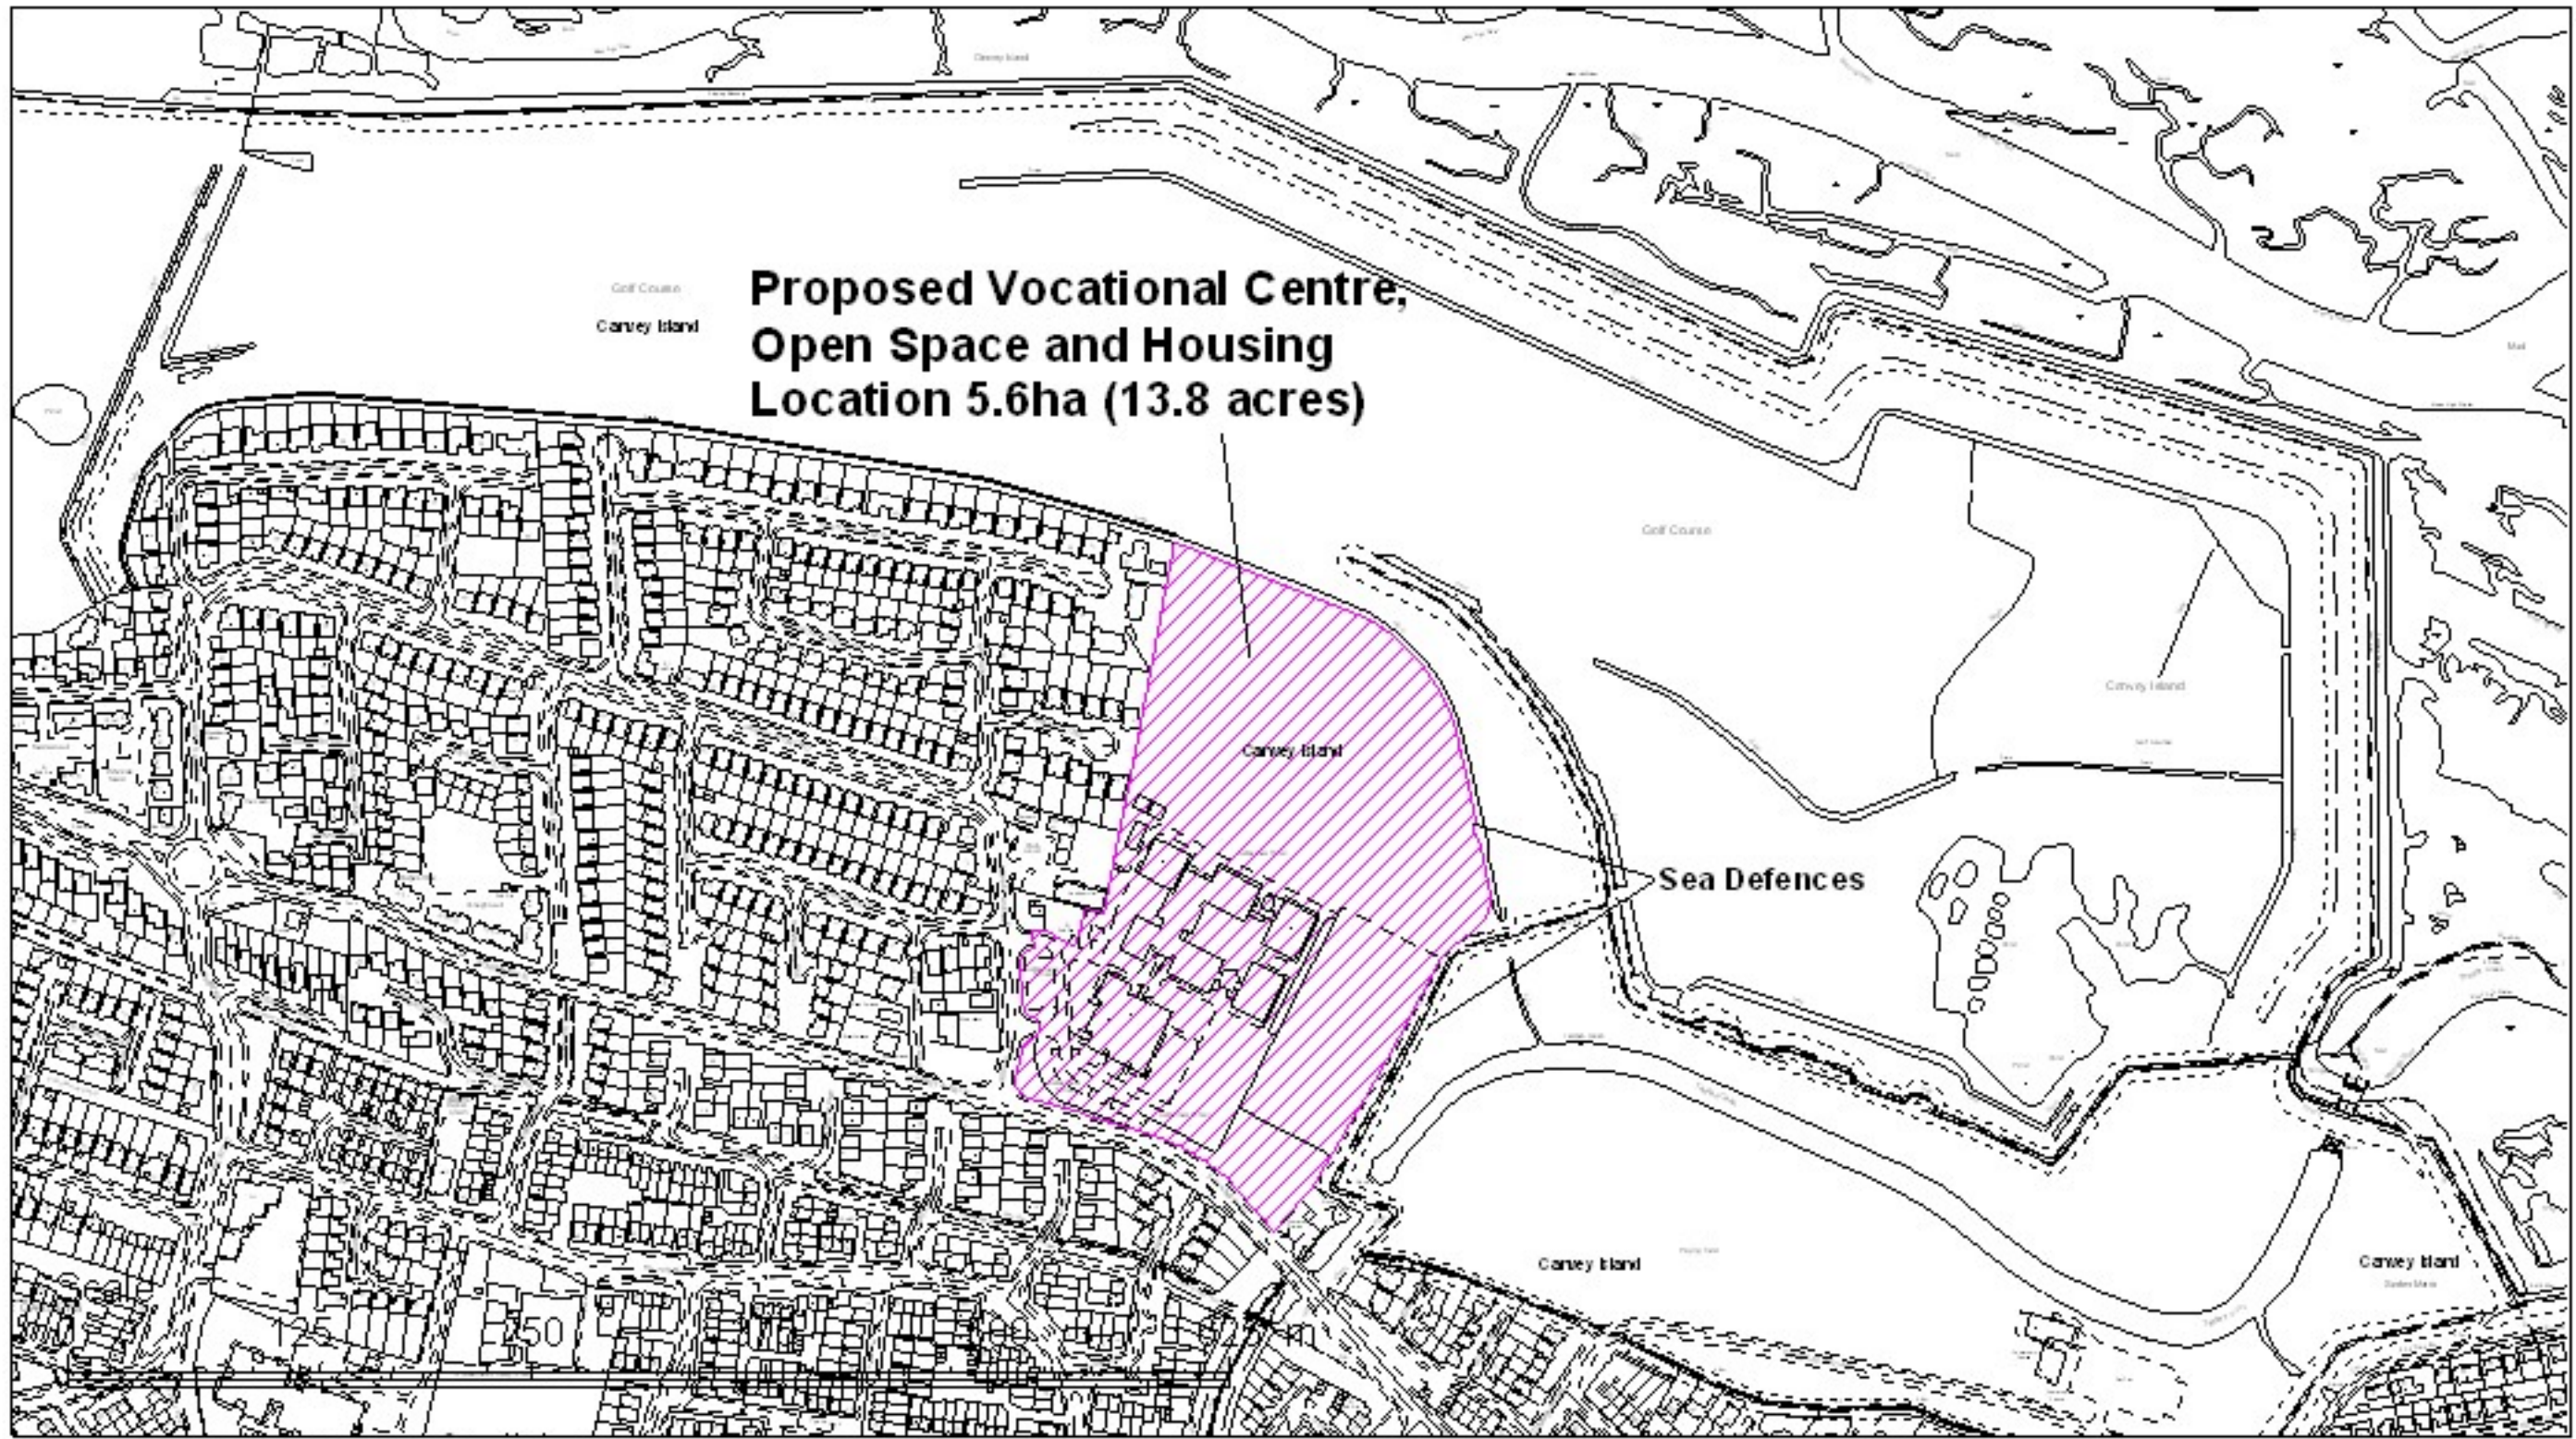

Site Proposal: Castle View School

**Proposed Vocational Centre,
Open Space and Housing
Location 5.6ha (13.8 acres)**