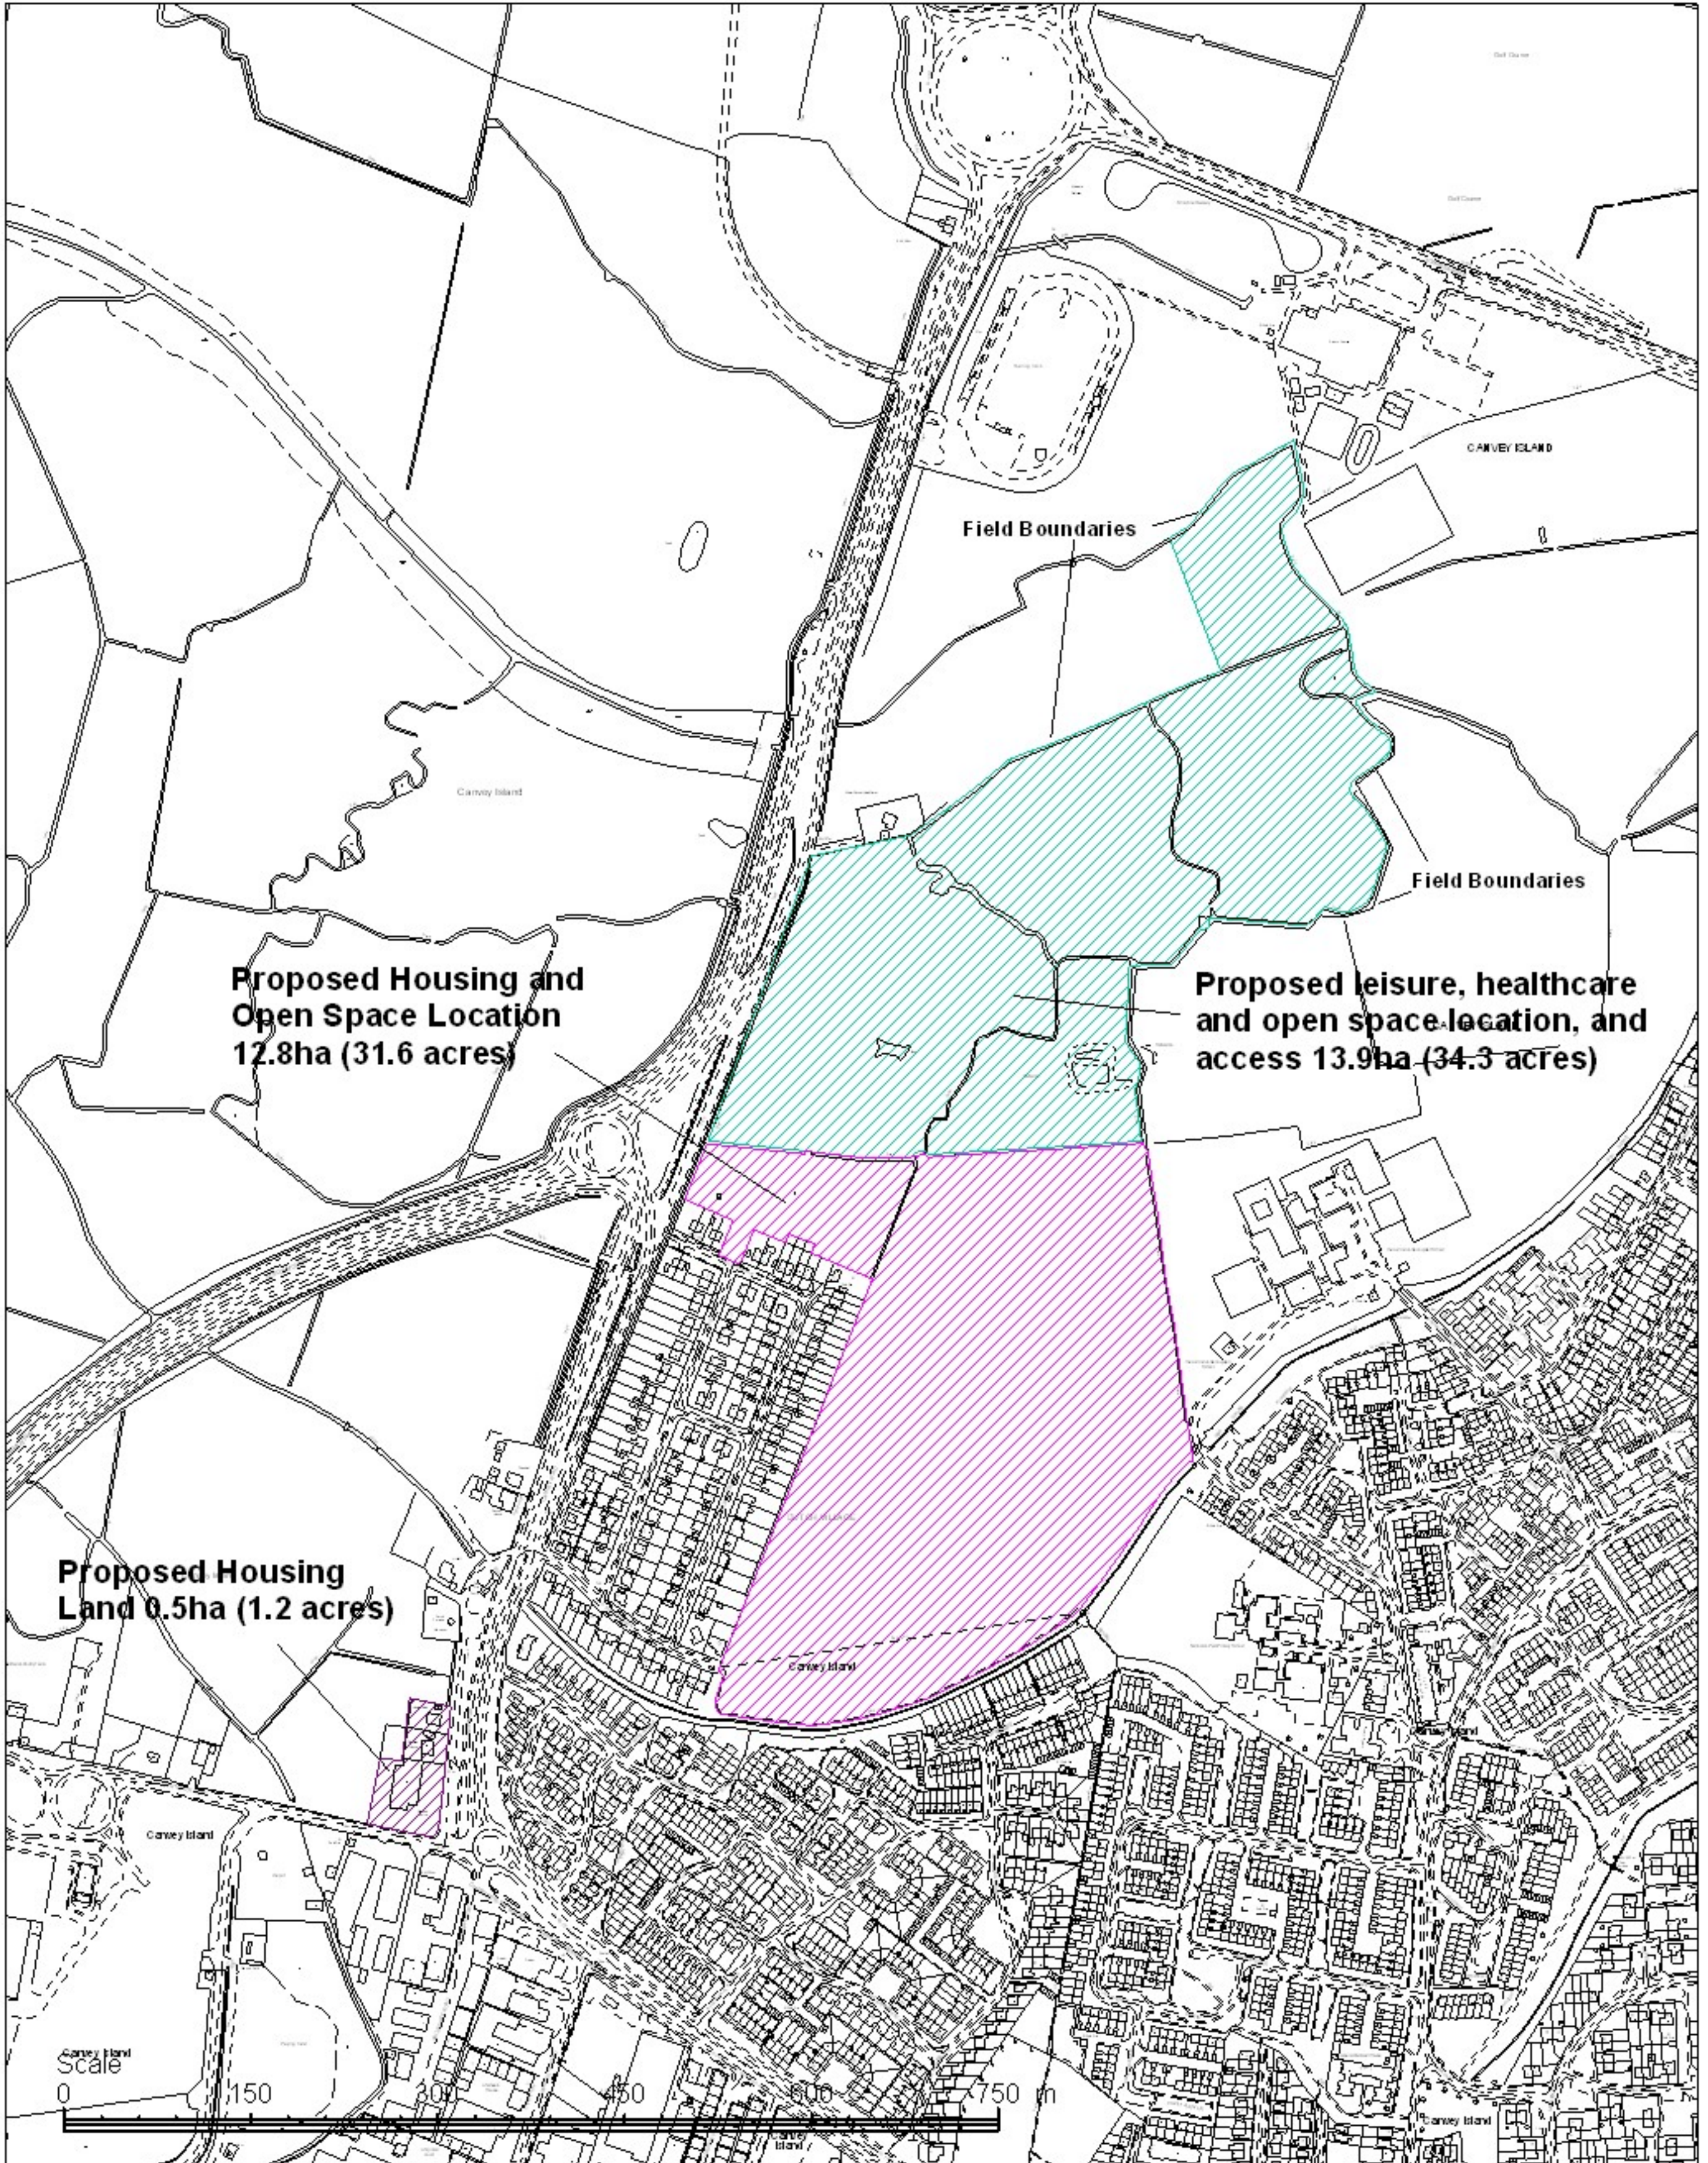

# Site Proposals: West Canvey

This map is reproduced from Ordnance Survey material with the permission of Ordnance Survey on behalf of Her Majesty's Stationery Office (C) Crown copyright. Unauthorised reproduction infringes Crown copyright and may lead to prosecution or civil proceedings.

Scale: 1:5000  
Date: 07/01/2009  
OS Sheet: TQ7784